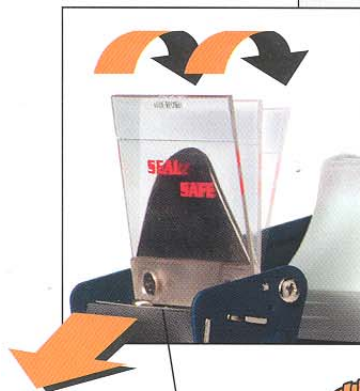

# Stop **Cutting** Hands. Start **Cutting** Costs.

**Avoid Costly Injury To Your Workers From Unsafe Tape Dispensers. Introducing the Safe And Affordable Sunbelt SEAL-SAFE™ Dispenser.**

The safety blade moves forward to cut the tape, only when you need it. Then the blade retracts back inside, safely & conveniently.

Avoid costly injury to your workers from unsafe tape dispenser blades easily and affordably with Sunbelt's SEAL-SAFE™ Dispenser. SEAL-SAFE™ Tape Dispensers come with a patented, retractable blade that pops out only when pressure is applied to the wiper. This exclusive feature provides an additional element of safety for your employees and your business. Emergency room fees to suture a severely cut hand from an ordinary tape dispenser blade could easily run three or four digits. Not to mention the subsequent loss of time to recover from such an injury. We offer a safe, intelligent product that contributes to the safety of your employees and saves you money in the long run.